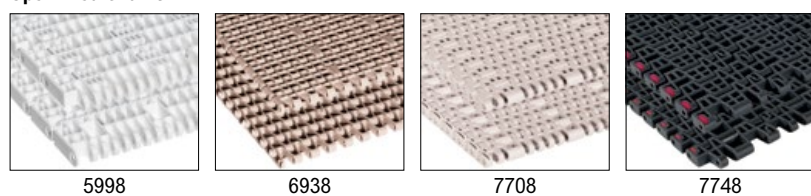

MatTop Chain by Series

Solid Top Chains

Perforated Top Chains

Open Area Chains

Raised Rib Chains

Low Backline Pressure (LBP) Chains

MatTop Chain by Series

Side-flexing Chains

1255 (RB, RBT, RBP)

1255 SuperGrip

1265 (RB, RBT, RBP)

1275 (RB, RBT, RBP)

1285 (RB, RBT, RBP)

1625B-TAB

7526

7956 TAB