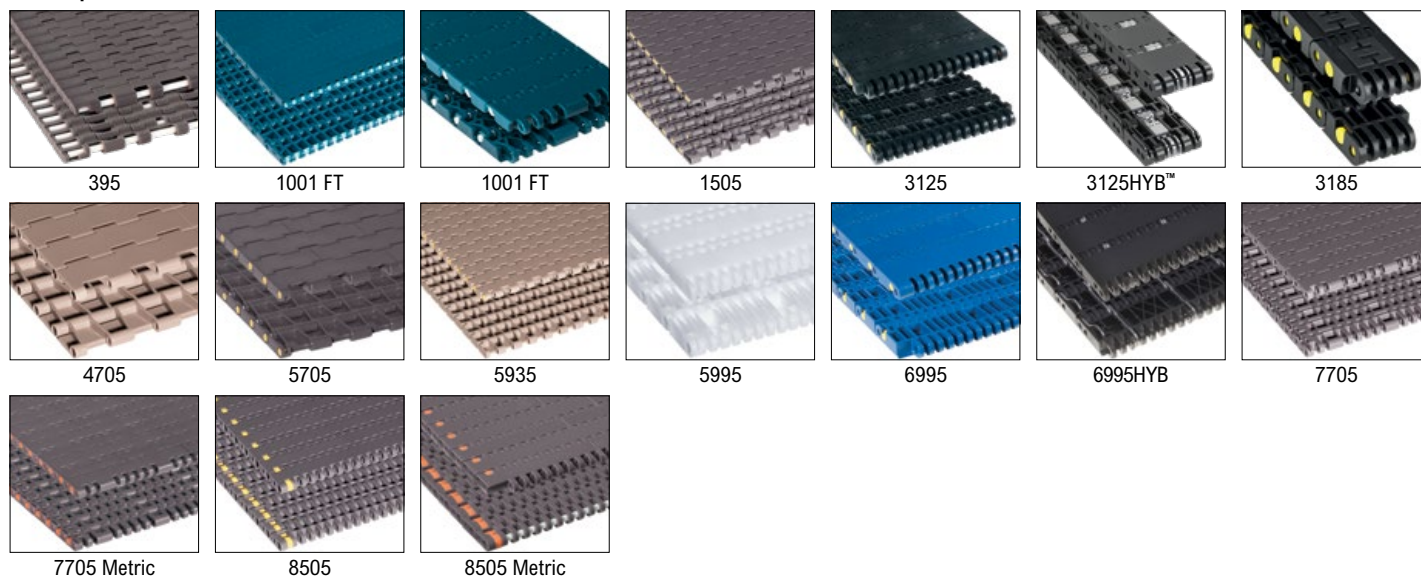

MatTop Chain by Series

Solid Top Chains

Perforated Top Chains

Open Area Chains

Raised Rib Chains

Low Backline Pressure (LBP) Chains

MatTop Chain by Series

Side-flexing Chains

1255 (RB, RBT, RBP)

1255 SuperGrip

1265 (RB, RBT, RBP)

1275 (RB, RBT, RBP)

1285 (RB, RBT, RBP)

1625B-TAB

7526

7956 TAB

7963 B

7966 B

High Friction Chains

1505 RubberTop

3125HYB RubberTop

3185 RubberTop

5705 SuperGrip

7705 RubberTop