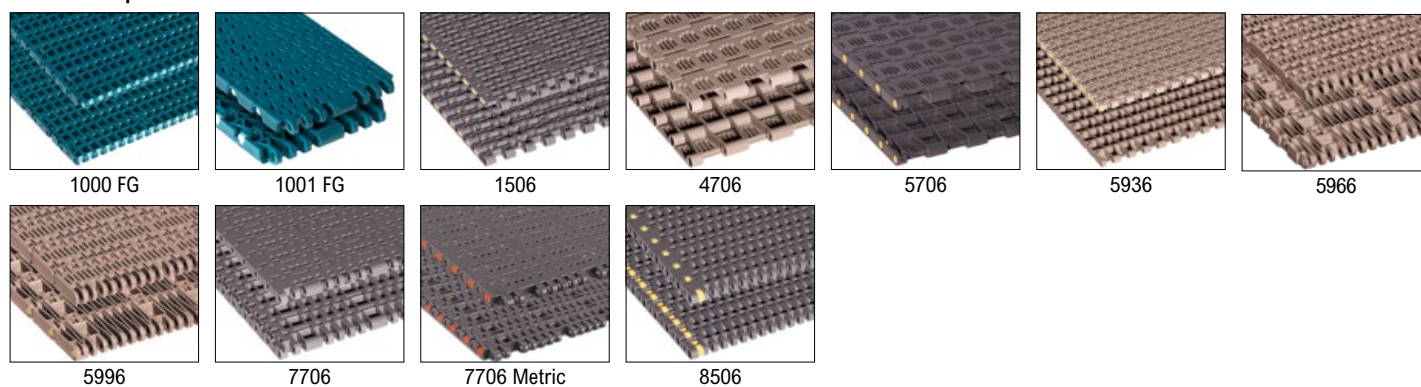

MatTop Chain by Series

Solid Top Chains

Perforated Top Chains

Open Area Chains

Raised Rib Chains

Low Backline Pressure (LBP) Chains

MatTop Chain by Series

Side-flexing Chains

1255 (RB, RBT, RBP)

1255 SuperGrip

1265 (RB, RBT, RBP)

1275 (RB, RBT, RBP)

1285 (RB, RBT, RBP)

1625B-TAB

7526

7956 TAB