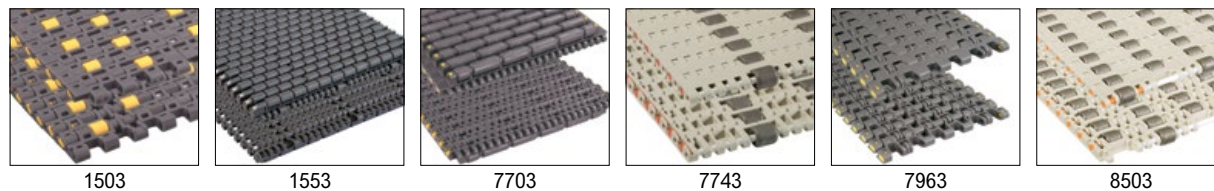

MatTop Chain by Series

Solid Top Chains

Perforated Top Chains

Open Area Chains

Raised Rib Chains

Low Backline Pressure (LBP) Chains

MatTop Chain by Series

Side-flexing Chains

1255 (RB, RBT, RBP)

1255 SuperGrip

1265 (RB, RBT, RBP)

1275 (RB, RBT, RBP)

1285 (RB, RBT, RBP)

1625B-TAB

7526

7956 TAB