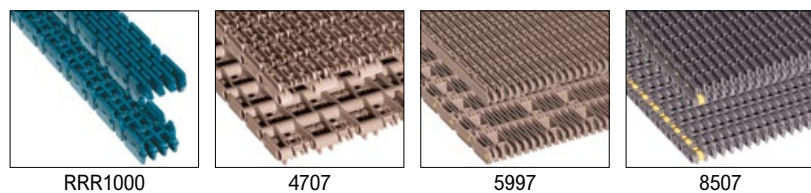

MatTop Chain by Series

Solid Top Chains

Perforated Top Chains

Open Area Chains

Raised Rib Chains

Low Backline Pressure (LBP) Chains

MatTop Chain by Series

Side-flexing Chains

1255 (RB, RBT, RBP)

1255 SuperGrip

1265 (RB, RBT, RBP)

1275 (RB, RBT, RBP)

1285 (RB, RBT, RBP)

1625B-TAB

7526

7956 TAB